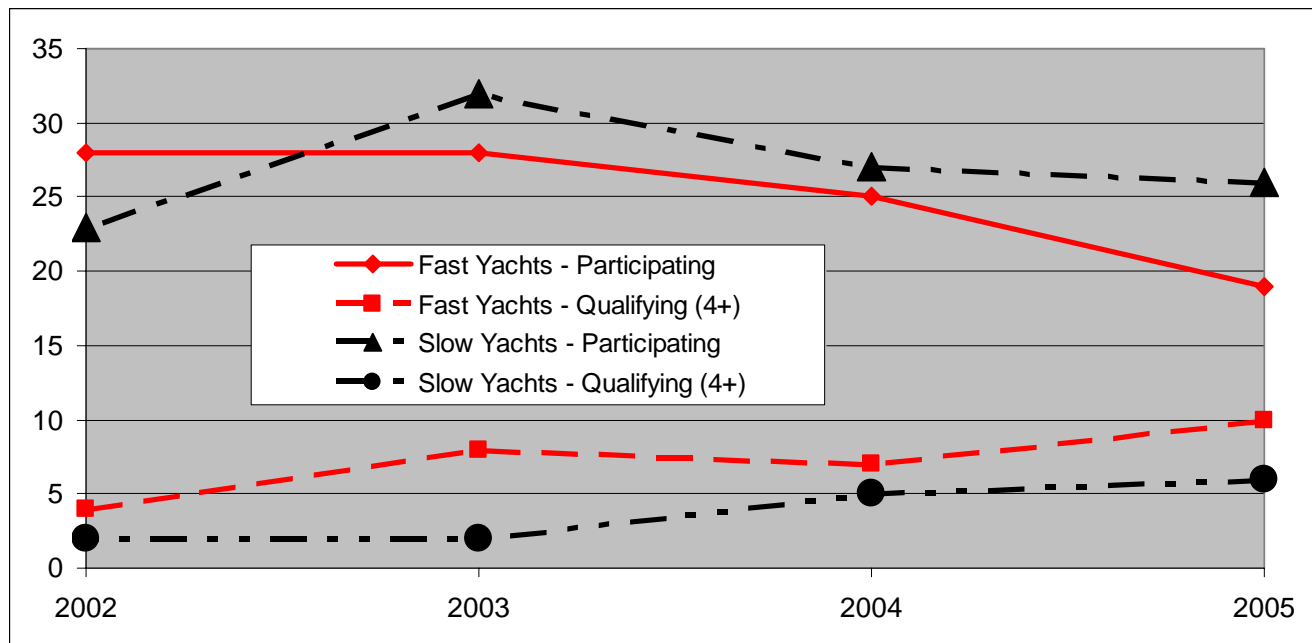

FYCA Forth Inshore Group - Race Entries 2002-2005

FIG Race Series Analysis:

Table below shows race turnouts for years 2002-2005 & total entries from each club for each race over the same period. Total entries have averaged around 115 each year. Overall total is 459 entries over four years, with 197 'Home' entries (43%) and 262 'Away' entries (57%).

FIG Events	Race entries					Total entries per club per race over 2002-2005													
	Average	2005	2004	2003	2002	ABC	BBC	BSC	CBC	DBSC	DSC	ELYC	FCC	FCYC	FYC	PEYC	RFYC	Other	
ABC/BBC/FYC Over One Tide (Slow)	3.0	3	5	2	2	5									1	3	3		
BBC B/ness Challenge (Slow)	4.0	n/a	X	n/a	4											3	1		
BSC Costello Trophy (Slow)	7.3	8	6	9	6	1		9		10						7	2		
BSC Mazzoni Trophy (Fast)	7.3	7	6	10	6			1		1			6		19	2			
CBC Anstruther Express (Slow)	9.3	17	12	1	7	1		1	13	9						11	2		
DBSC Four Inches (Fast)	8.3	8	11	9	5					2			5		25	1			
DBSC Four Inches (Slow)	7.3	9	8	6	6	1		2		12						11	3		
DBSC Gavin Adamson (Fast)	7.0	7	8	8	5					3			5		20				
DBSC Gavin Adamson (Slow)	10.0	n/a	10	n/a	n/a			2		6						2			
FCC Driftwood Trophy (Slow)	7.0	0	n/a	14	n/a	1	1			1			9			2			
FCYC Bass Rock (Fast)	8.8	9	8	7	11						3			8	22	1	1		
PEYC Bosun's Locker (Fast)	13.3	13	16	12	12					1				2		50			
PEYC Bosun's Locker (Slow)	8.0	10	9	9	4					8						21	3		
PEYC Queen Margaret (Fast)	12.5	10	11	19	10					2			3		45				
PEYC Queen Margaret (Slow)	7.8	9	6	6	10	1		1		8						20	1		
RFYC May Island (Fast)	8.3	8	9	7	9					1				9		23			
Total Entries per year:		118	125	119	97														
Total entries/club:					459	10	1	16	13	64	3	0	9	38	1	284	19	1	
Total entries %/club:						2%	0%	3%	3%	14%	1%	0%	2%	8%	0%	62%	4%	0%	
Home event entries/club:					197	5	0	10	13	17	0	0	9	8	1	136	0	0	
Home event entries %/club:						3%	0%	5%	7%	9%	0%	0%	5%	4%	1%	68%	0%	0%	
Away event entries/club:					262	5	1	6	0	47	3	0	0	30	0	148	19	1	
Away event entries %/club:						2%	0%	2%	0%	18%	1%	0%	0%	12%	0%	57%	7%	0%	