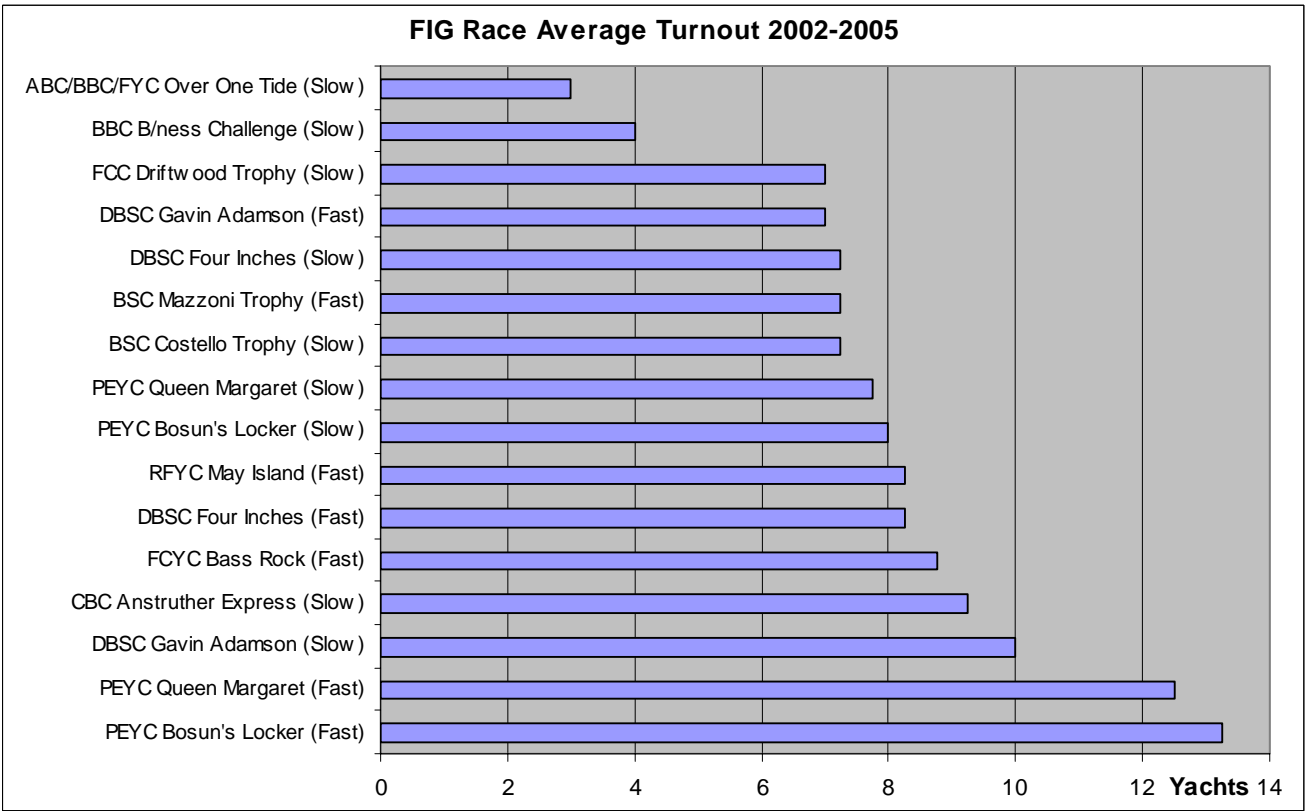

FYCA Forth Inshore Group - Race Entries 2002-2005

FIG Race Series Analysis:

Table below shows race turnouts for years 2002-2005 & total entries from each club for each race over the same period. Total entries have averaged around 115 each year. Overall total is 459 entries over four years, with 197 'Home' entries (43%) and 262 'Away' entries (57%).

NB: Driftwood Trophy & Blackness Challenge races were planned on alternate years. Blackness Challenge was withdrawn very late in 2004 and replaced by DBSC Gavin Adamson (Slow) race which was not normally included in FIG series.

FIG Events	Race entries					Total entries per club per race over 2002-2005													
	Average	2005	2004	2003	2002	ABC	BBC	BSC	CBC	DBSC	DSC	ELYC	FCC	FCYC	FYC	PEYC	RFYC	Other	
ABC/BBC/FYC Over One Tide (Slow)	3.0	3	5	2	2	5									1	3	3		
BBC B/ness Challenge (Slow)	4.0	n/a	X	n/a	4											3	1		
BSC Costello Trophy (Slow)	7.3	8	6	9	6	1		9		10						7	2		
BSC Mazzoni Trophy (Fast)	7.3	7	6	10	6			1		1			6		19	2			
CBC Anstruther Express (Slow)	9.3	17	12	1	7	1		1	13	9						11	2		
DBSC Four Inches (Fast)	8.3	8	11	9	5					2			5		25	1			
DBSC Four Inches (Slow)	7.3	9	8	6	6	1		2		12						11	3		
DBSC Gavin Adamson (Fast)	7.0	7	8	8	5					3			5		20				
DBSC Gavin Adamson (Slow)	10.0	n/a	10	n/a	n/a			2		6						2			
FCC Driftwood Trophy (Slow)	7.0	0	n/a	14	n/a	1	1			1			9			2			
FCYC Bass Rock (Fast)	8.8	9	8	7	11						3			8	22	1	1		
PEYC Bosun's Locker (Fast)	13.3	13	16	12	12					1				2		50			
PEYC Bosun's Locker (Slow)	8.0	10	9	9	4					8						21	3		
PEYC Queen Margaret (Fast)	12.5	10	11	19	10					2			3		45				
PEYC Queen Margaret (Slow)	7.8	9	6	6	10	1		1		8						20	1		
RFYC May Island (Fast)	8.3	8	9	7	9					1				9		23			
Total Entries per year:		118	125	119	97														
Total entries/club:					459	10	1	16	13	64	3	0	9	38	1	284	19	1	
Total entries %/club:						2%	0%	3%	3%	14%	1%	0%	2%	8%	0%	62%	4%	0%	
Home event entries/club:					197	5	0	10	13	17	0	0	9	8	1	136	0	0	
Home event entries %/club:						3%	0%	5%	7%	9%	0%	0%	5%	4%	1%	68%	0%	0%	
Away event entries/club:					262	5	1	6	0	47	3	0	0	30	0	148	19	1	
Away event entries %/club:						2%	0%	2%	0%	18%	1%	0%	0%	12%	0%	57%	7%	0%