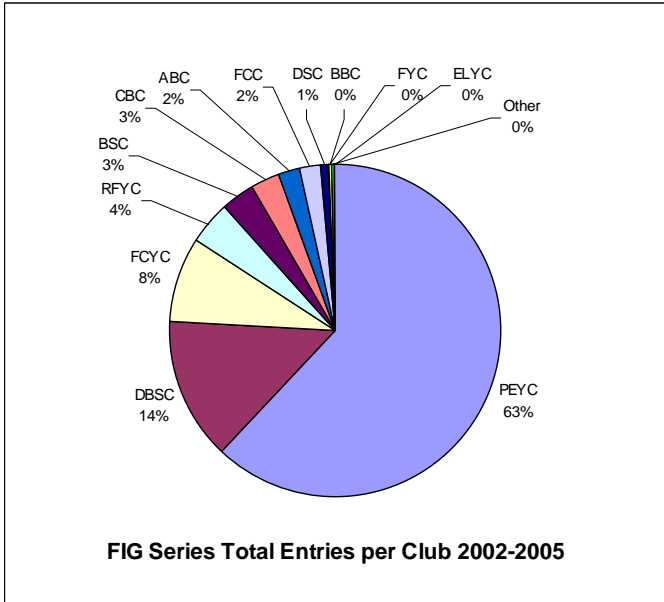

FYCA Forth Inshore Group - Race Entries 2002-2005

FIG Race Series Analysis:

Table below shows race turnouts for years 2002-2005 & total entries from each club for each race over the same period. Total entries have averaged around 115 each year. Overall total is 459 entries over four years, with 197 'Home' entries (43%) and 262 'Away' entries (57%).

FIG Events	Race entries					Total entries per club per race over 2002-2005													
	Average	2005	2004	2003	2002	ABC	BBC	BSC	CBC	DBSC	DSC	ELYC	FCC	FCYC	FYC	PEYC	RFYC	Other	
ABC/BBC/FYC Over One Tide (Slow)	3.0	3	5	2	2	5									1	3	3		
BBC B/ness Challenge (Slow)	4.0	n/a	X	n/a	4											3	1		
BSC Costello Trophy (Slow)	7.3	8	6	9	6	1		9		10						7	2		
BSC Mazzoni Trophy (Fast)	7.3	7	6	10	6			1		1			6		19	2			
CBC Anstruther Express (Slow)	9.3	17	12	1	7	1		1	13	9						11	2		
DBSC Four Inches (Fast)	8.3	8	11	9	5					2			5		25	1			
DBSC Four Inches (Slow)	7.3	9	8	6	6	1		2		12						11	3		
DBSC Gavin Adamson (Fast)	7.0	7	8	8	5					3			5		20				
DBSC Gavin Adamson (Slow)	10.0	n/a	10	n/a	n/a			2		6						2			
FCC Driftwood Trophy (Slow)	7.0	0	n/a	14	n/a	1	1			1			9			2			
FCYC Bass Rock (Fast)	8.8	9	8	7	11						3			8	22	1	1		
PEYC Bosun's Locker (Fast)	13.3	13	16	12	12					1				2		50			
PEYC Bosun's Locker (Slow)	8.0	10	9	9	4					8						21	3		
PEYC Queen Margaret (Fast)	12.5	10	11	19	10					2			3		45				
PEYC Queen Margaret (Slow)	7.8	9	6	6	10	1		1		8						20	1		
RFYC May Island (Fast)	8.3	8	9	7	9					1				9		23			
Total Entries per year:		118	125	119	97														
Total entries/club:					459	10	1	16	13	64	3	0	9	38	1	284	19	1	
Total entries %/club:						2%	0%	3%	3%	14%	1%	0%	2%	8%	0%	62%	4%	0%	
Home event entries/club:					197	5	0	10	13	17	0	0	9	8	1	136	0	0	
Home event entries %/club:						3%	0%	5%	7%	9%	0%	0%	5%	4%	1%	68%	0%	0%	
Away event entries/club:					262	5	1	6	0	47	3	0	0	30	0	148	19	1	
Away event entries %/club:						2%	0%	2%	0%	18%	1%	0%	0%	12%	0%	57%	7%	0%	