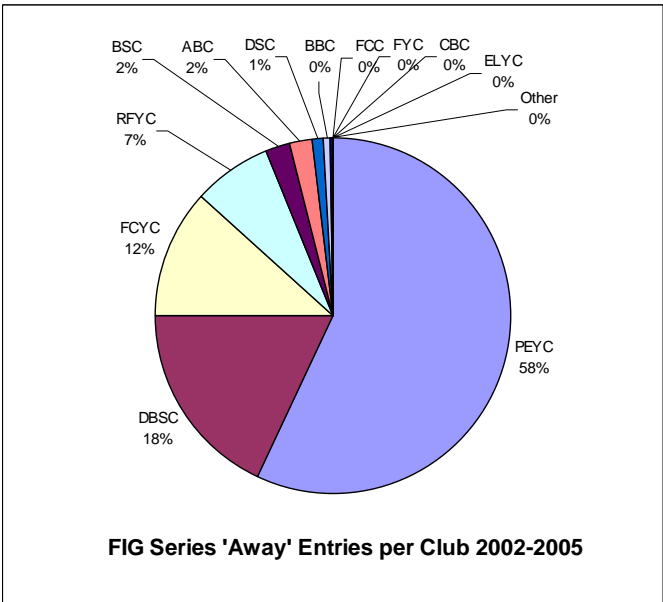

FYCA Forth Inshore Group - Race Entries 2002-2005

FIG Race Series Analysis:

Table below shows race turnouts for years 2002-2005 & total entries from each club for each race over the same period. Total entries have averaged around 115 each year. Overall total is 459 entries over four years, with 197 'Home' entries (43%) and 262 'Away' entries (57%).

FIG Events	Race entries					Total entries per club per race over 2002-2005													
	Average	2005	2004	2003	2002	ABC	BBC	BSC	CBC	DBSC	DSC	ELYC	FCC	FCYC	FYC	PEYC	RFYC	Other	
ABC/BBC/FYC Over One Tide (Slow)	3.0	3	5	2	2	5									1	3	3		
BBC B/ness Challenge (Slow)	4.0	n/a	X	n/a	4											3	1		
BSC Costello Trophy (Slow)	7.3	8	6	9	6	1		9		10						7	2		
BSC Mazzoni Trophy (Fast)	7.3	7	6	10	6			1		1			6		19	2			
CBC Anstruther Express (Slow)	9.3	17	12	1	7	1		1	13	9						11	2		
DBSC Four Inches (Fast)	8.3	8	11	9	5					2			5		25	1			
DBSC Four Inches (Slow)	7.3	9	8	6	6	1		2		12						11	3		
DBSC Gavin Adamson (Fast)	7.0	7	8	8	5					3			5		20				
DBSC Gavin Adamson (Slow)	10.0	n/a	10	n/a	n/a			2		6						2			
FCC Driftwood Trophy (Slow)	7.0	0	n/a	14	n/a	1	1			1			9			2			
FCYC Bass Rock (Fast)	8.8	9	8	7	11						3			8	22	1	1		
PEYC Bosun's Locker (Fast)	13.3	13	16	12	12					1				2		50			
PEYC Bosun's Locker (Slow)	8.0	10	9	9	4					8						21	3		
PEYC Queen Margaret (Fast)	12.5	10	11	19	10					2			3		45				
PEYC Queen Margaret (Slow)	7.8	9	6	6	10	1		1		8						20	1		
RFYC May Island (Fast)	8.3	8	9	7	9					1				9		23			
Total Entries per year:		118	125	119	97														
Total entries/club:					459	10	1	16	13	64	3	0	9	38	1	284	19	1	
Total entries %/club:						2%	0%	3%	3%	14%	1%	0%	2%	8%	0%	62%	4%	0%	
Home event entries/club:					197	5	0	10	13	17	0	0	9	8	1	136	0	0	
Home event entries %/club:						3%	0%	5%	7%	9%	0%	0%	5%	4%	1%	68%	0%	0%	
Away event entries/club:					262	5	1	6	0	47	3	0	0	30	0	148	19	1	
Away event entries %/club:						2%	0%	2%	0%	18%	1%	0%	0%	12%	0%	57%	7%	0%	