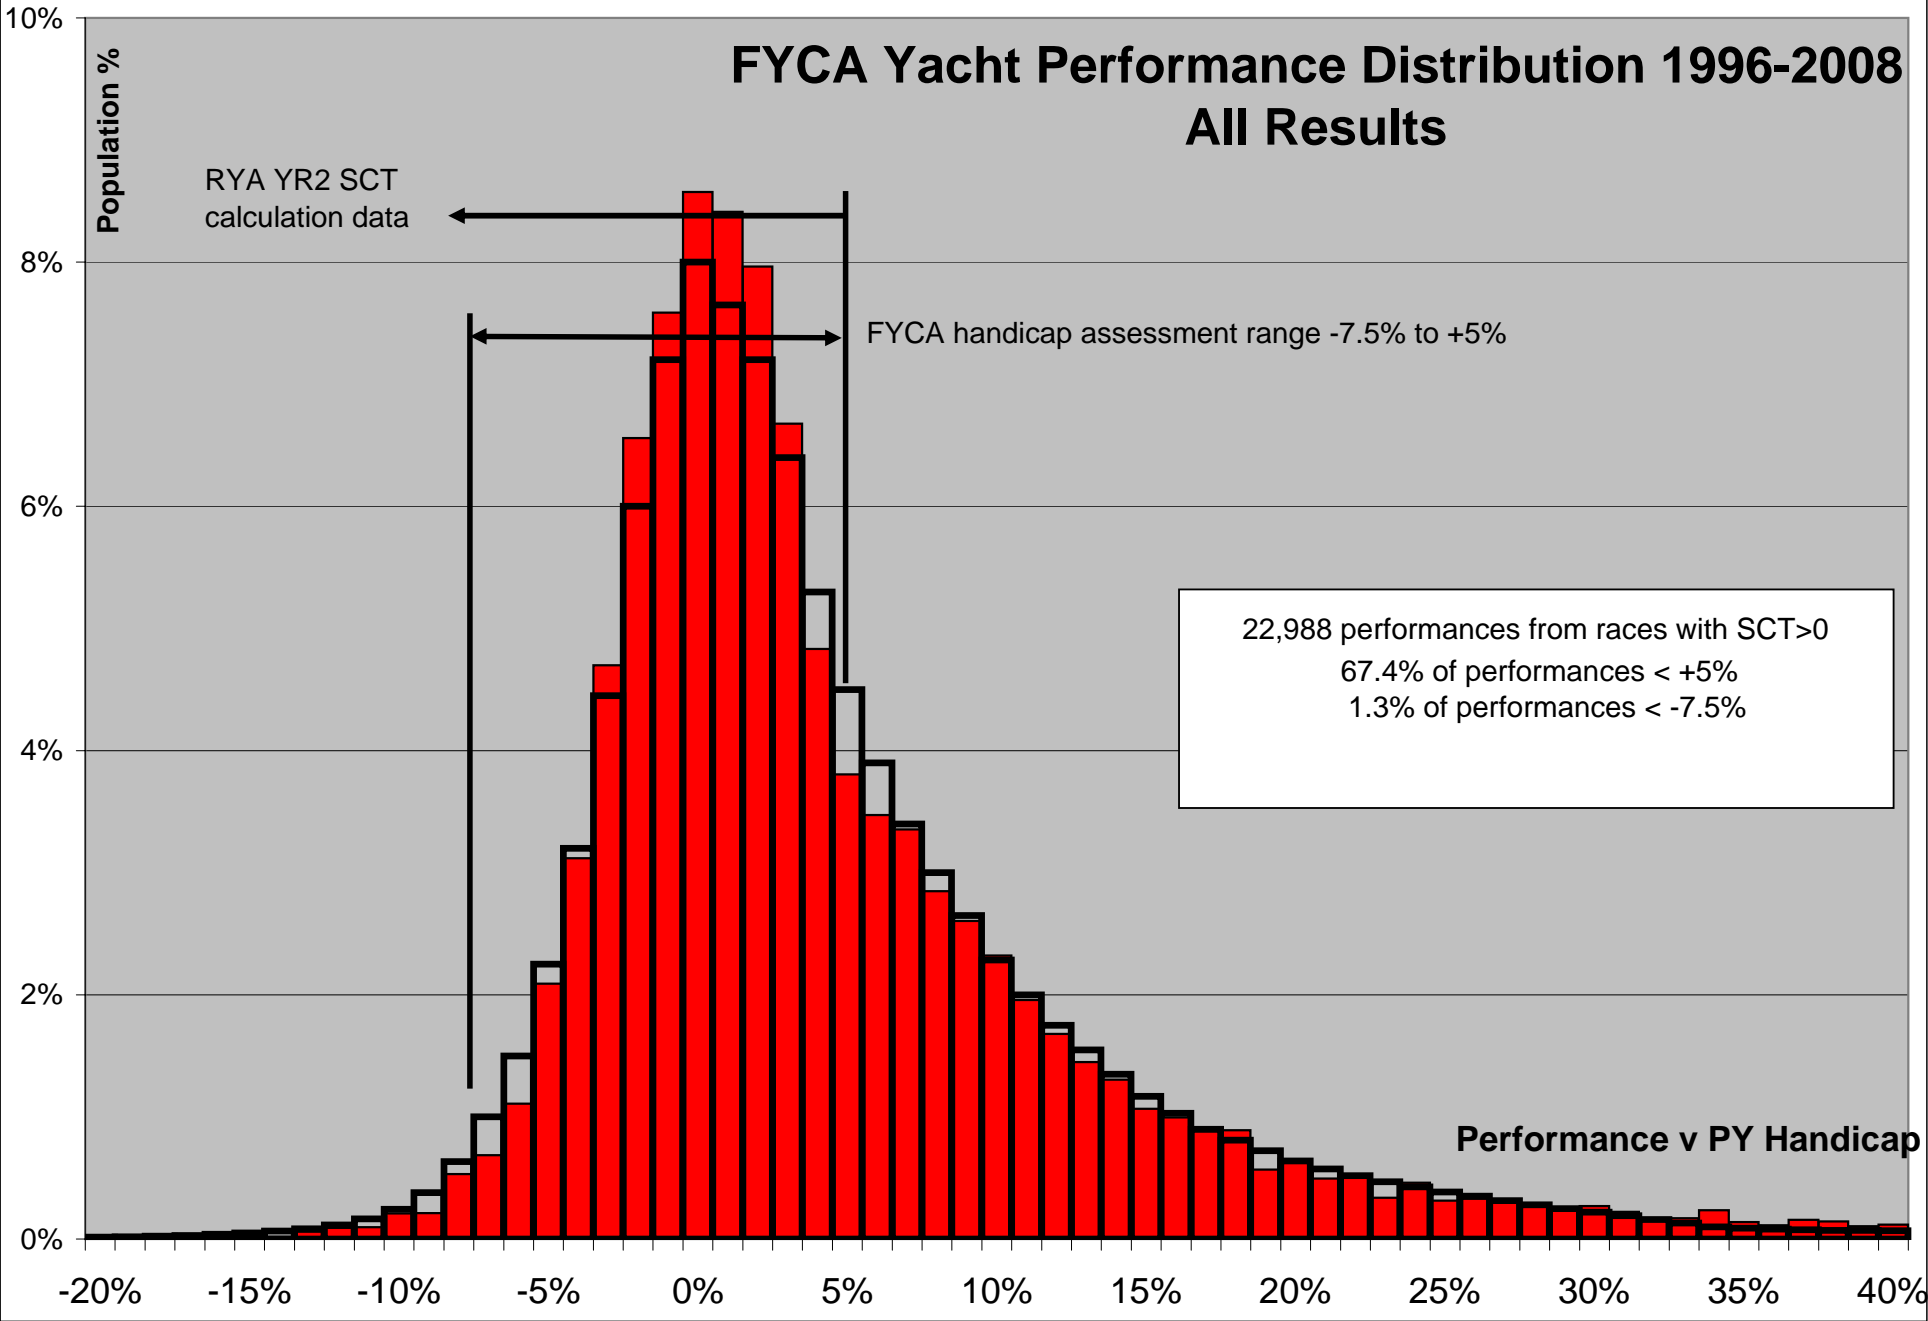

FYCA Yacht Performance Distribution 1996-2008 All Results