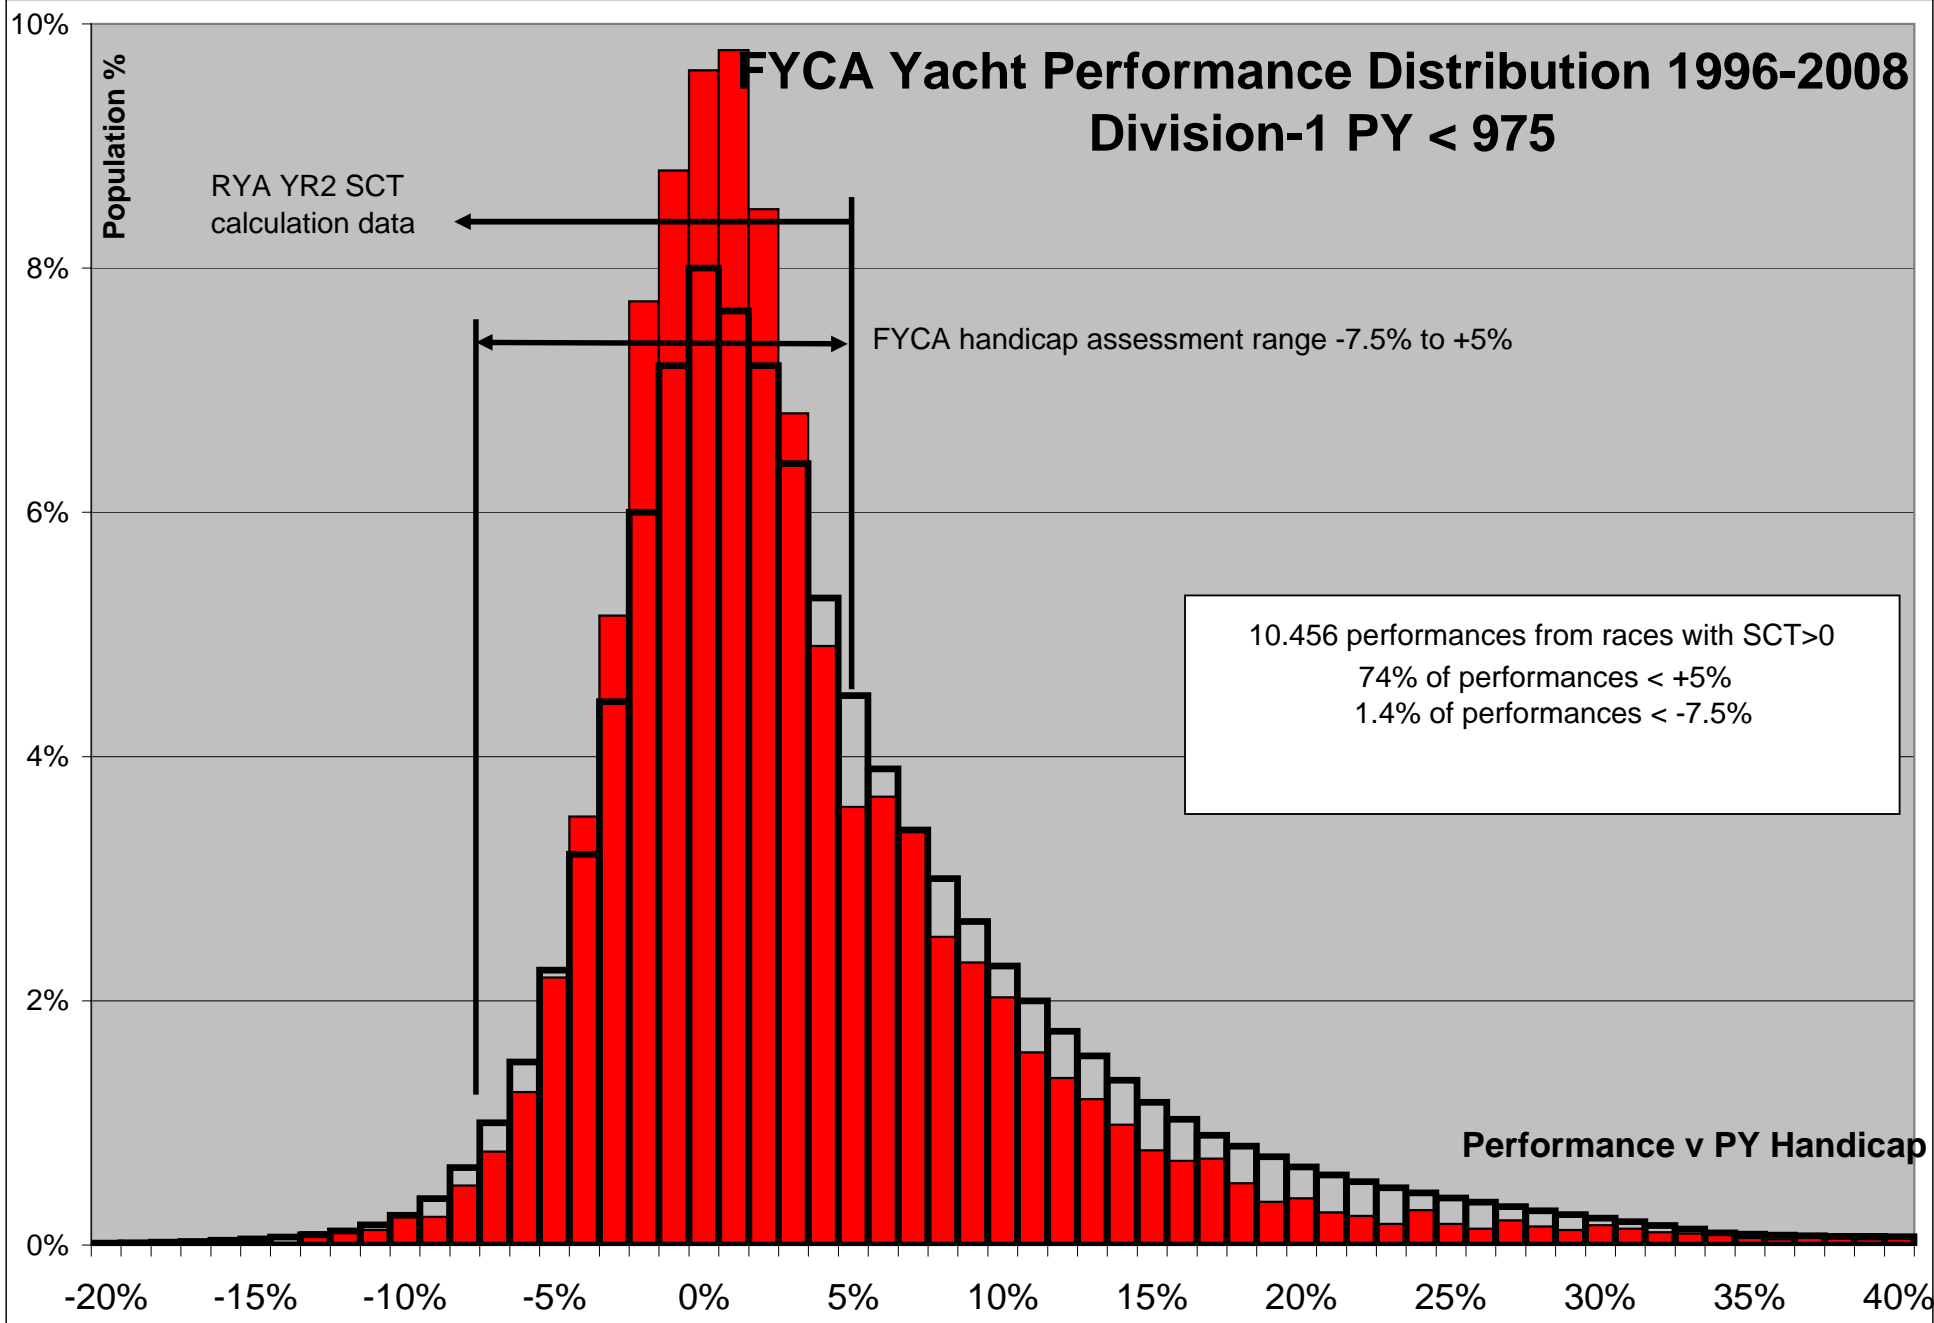

FYCA Yacht Performance Distribution 1996-2008

Division-1 PY < 975