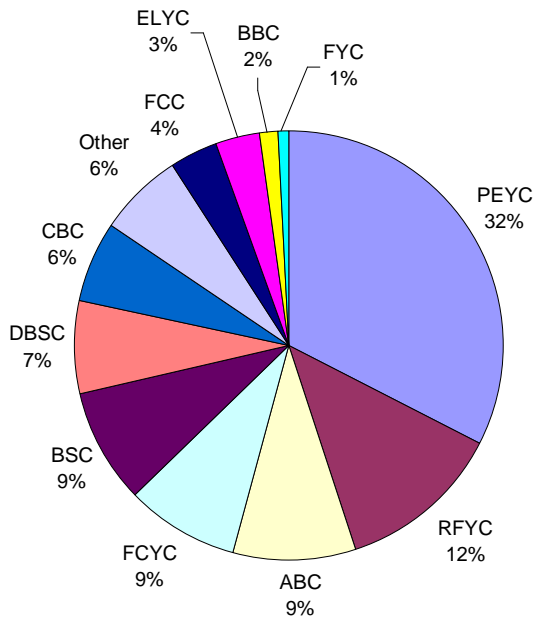

FYCA 2001

Yachts per Club 2001