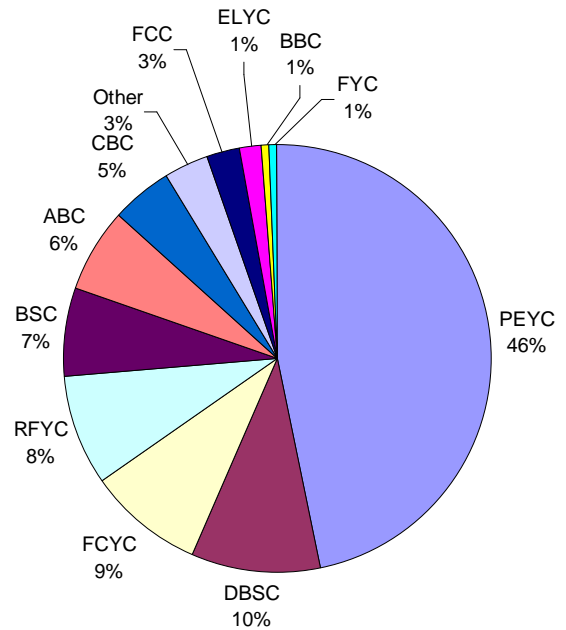

Total Entries per Club 2001