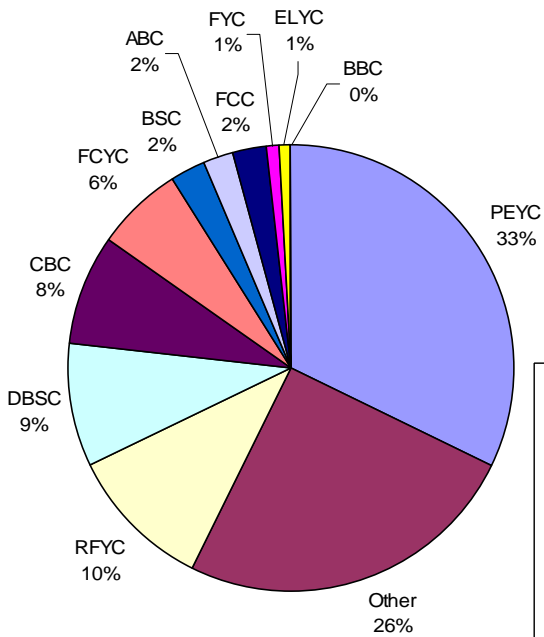

FYCA 2004 FIG & Yacht Championship Open Events

Yachts per Club - 2004