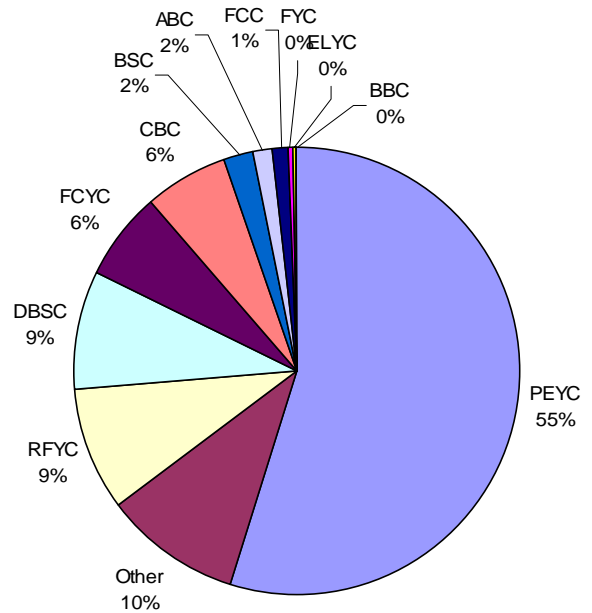

Total Entries per Club - 2004