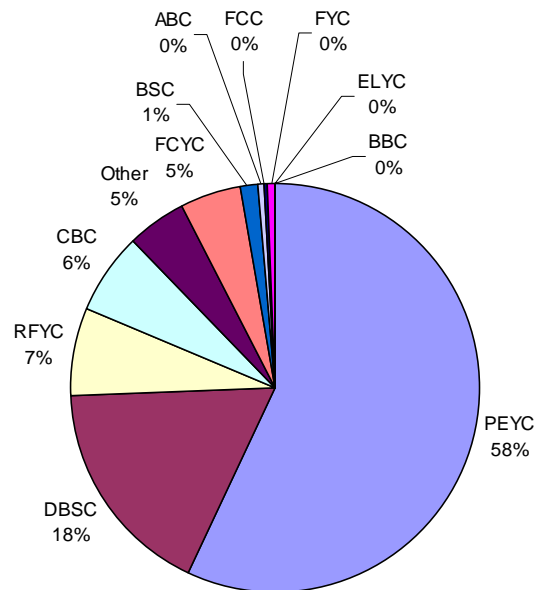

• **FYCA 2005 FIG & Yacht Championship Open Events:**

FIG Events 2005	Total Entries														Local Entries	Visitor Entries
		ABC	BBC	BSC	CBC	DBSC	DSC	ELYC	FCC	FCYC	FYC	PEYC	RFYC	Other		
PEYC Bosun's Locker (Fast)	13													13	100%	0%
PEYC Bosun's Locker (Slow)	10					2								7	70%	30%
FCYC Bass Rock (Fast)	9									2				7	22%	78%
DBSC Four Inches (Fast)	8					1				1				6	13%	88%
DBSC Four Inches (Slow)	9					5								3	56%	44%
ABC Over One Tide (Slow)	3	1												1	33%	67%
BSC Mazzoni Trophy (Fast)	7					1				2				4	0%	100%
BSC Costello Trophy (Slow)	8					5								2	0%	100%
DBSC Gavin Adamson (Fast)	7					1				1				5	14%	86%
DBSC Gavin Adamson (Slow)	0															
RFYC May Island (Fast)	8					1				1				6	0%	100%
CBC Anstruther Express (Slow)	17					6	5							5	35%	65%
PEYC Queen Margaret (Fast)	10					1								9	90%	10%
PEYC Queen Margaret (Slow)	9					3								5	56%	44%
Regatta Events 2005																
CBC/FCYC/RFYC Mickery Reg.	12					5				1				3	75%	25%
DBSC/FCC/PEYC West Regatta	16					3				1				12	81%	19%
ABC/BSC/DBSC Fife Regatta	0															
FCYC & RFYC Edinburgh Reg.	22					3				1				11	27%	73%
PEYC Lands o'Loyal Regatta	59			3		12				2				31	53%	47%
Overall Total: 227																
Participating yachts per club:		1	0	3	10	15	0	0	1	4	1	38	8	10	91	Total
Percent of total participating yachts per club:		1%	0%	3%	11%	16%	0%	0%	1%	4%	1%	42%	9%	11%		
Total entries per club:		1	0	3	14	40	0	0	1	11	1	129	16	11	227	Total
Percentage of total entries per club:		0%	0%	1%	6%	18%	0%	0%	0%	5%	0%	57%	7%	5%		
Home event entries per club:		1	0	0	11	7	0	0	1	4	0	77	8	0	109	Total
Home event entries as percent of club's total:		100%	0%	0%	79%	18%	0%	0%	100%	36%	0%	60%	50%	0%	48%	
Away event entries per club:		0	0	3	3	33	0	0	0	7	1	52	8	11	Total	118
Away event entries as percent of club's total:		0%	0%	100%	21%	83%	0%	0%	0%	64%	100%	40%	50%	100%		52%

Yachts per Club - 2005

Total Entries per Club - 2005

'Away' Entries per Club - 2005