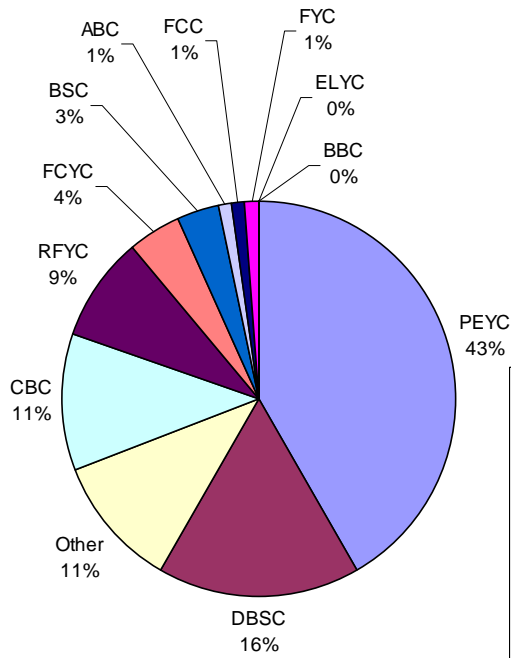

• **FYCA 2005 FIG & Yacht Championship Open Events:**

FIG Events 2005	Total Entries														Local Entries	Visitor Entries
		ABC	BBC	BSC	CBC	DBSC	DSC	ELYC	FCC	FCYC	FYC	PEYC	RFYC	Other		
PEYC Bosun's Locker (Fast)	13													13	100%	0%
PEYC Bosun's Locker (Slow)	10					2								7	70%	30%
FCYC Bass Rock (Fast)	9									2				7	22%	78%
DBSC Four Inches (Fast)	8					1				1				6	13%	88%
DBSC Four Inches (Slow)	9					5								3	56%	44%
ABC Over One Tide (Slow)	3	1												1	33%	67%
BSC Mazzoni Trophy (Fast)	7					1				2				4	0%	100%
BSC Costello Trophy (Slow)	8					5								2	0%	100%
DBSC Gavin Adamson (Fast)	7					1				1				5	14%	86%
DBSC Gavin Adamson (Slow)	0															
RFYC May Island (Fast)	8					1				1				6	0%	100%
CBC Anstruther Express (Slow)	17					6	5							5	35%	65%
PEYC Queen Margaret (Fast)	10					1								9	90%	10%
PEYC Queen Margaret (Slow)	9					3								5	56%	44%
Regatta Events 2005																
CBC/FCYC/RFYC Mickery Reg.	12					5				1				3	75%	25%
DBSC/FCC/PEYC West Regatta	16					3				1				12	81%	19%
ABC/BSC/DBSC Fife Regatta	0															
FCYC & RFYC Edinburgh Reg.	22					3				1				11	27%	73%
PEYC Lands o'Loyal Regatta	59			3		12				2				31	53%	47%
Overall Total: 227																
Participating yachts per club:		1	0	3	10	15	0	0	1	4	1	38	8	10	91	Total
Percent of total participating yachts per club:		1%	0%	3%	11%	16%	0%	0%	1%	4%	1%	42%	9%	11%		
Total entries per club:		1	0	3	14	40	0	0	1	11	1	129	16	11	227	Total
Percentage of total entries per club:		0%	0%	1%	6%	18%	0%	0%	0%	5%	0%	57%	7%	5%		
Home event entries per club:		1	0	0	11	7	0	0	1	4	0	77	8	0	109	Total
Home event entries as percent of club's total:		100%	0%	0%	79%	18%	0%	0%	100%	36%	0%	60%	50%	0%	48%	
Away event entries per club:		0	0	3	3	33	0	0	0	7	1	52	8	11	Total	118
Away event entries as percent of club's total:		0%	0%	100%	21%	83%	0%	0%	0%	64%	100%	40%	50%	100%		52%

Yachts per Club - 2005

Total Entries per Club - 2005

'Away' Entries per Club - 2005