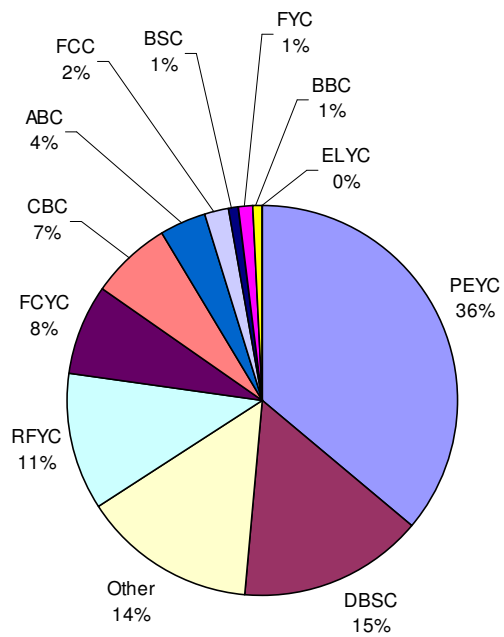

FYCA 2007 FIG & Yacht Championship Open Events

Yachts per Club - 2007