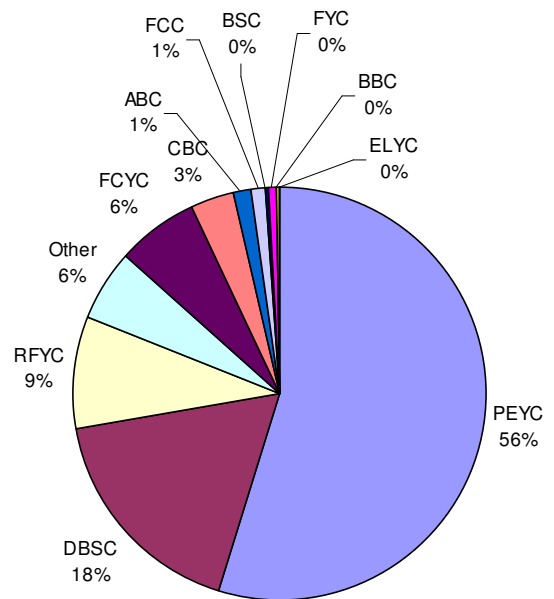

Total Entries per Club - 2007