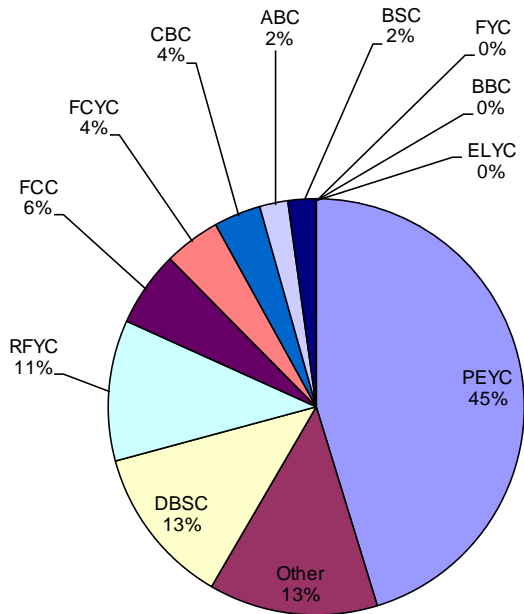

'Away' Entries per Club - 2010