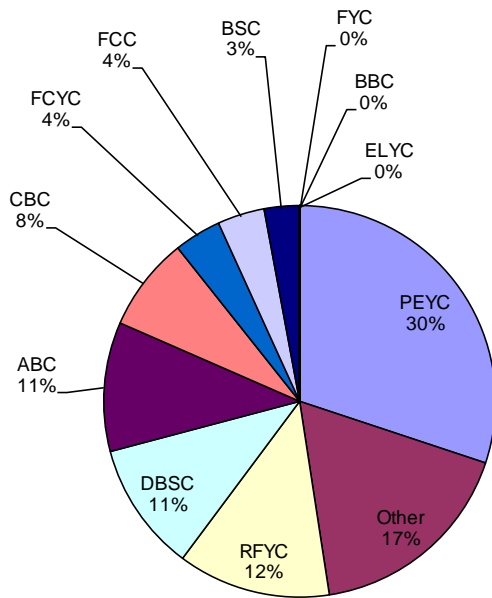

FYCA 2010 FIG, FOG & Yacht Championship Open Events

Yachts per Club - 2010