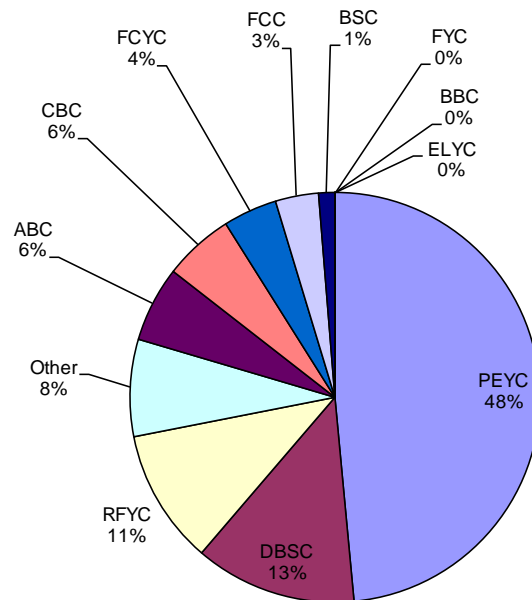

Total Entries per Club - 2010