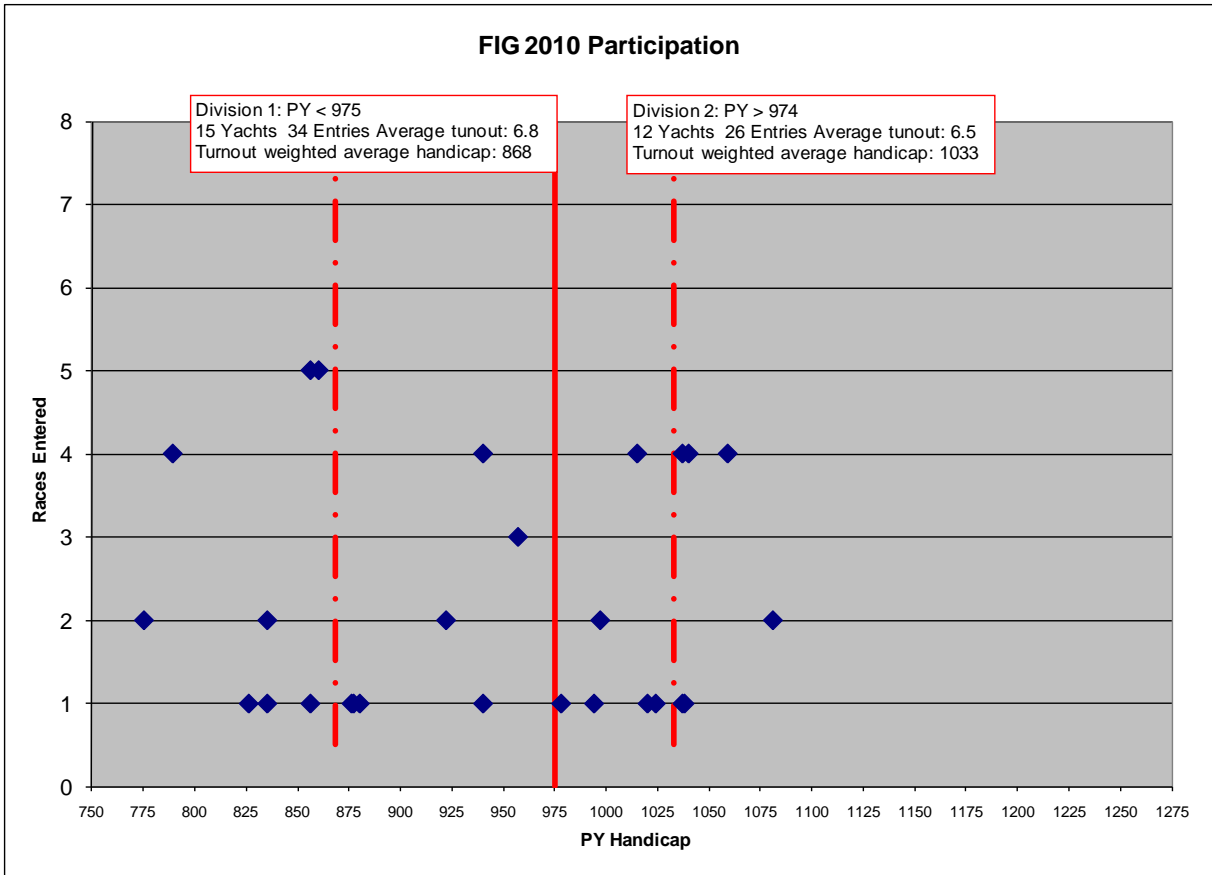

- **FYCA 2010 FIG Participation (NB excludes cancelled Costello Trophy):**